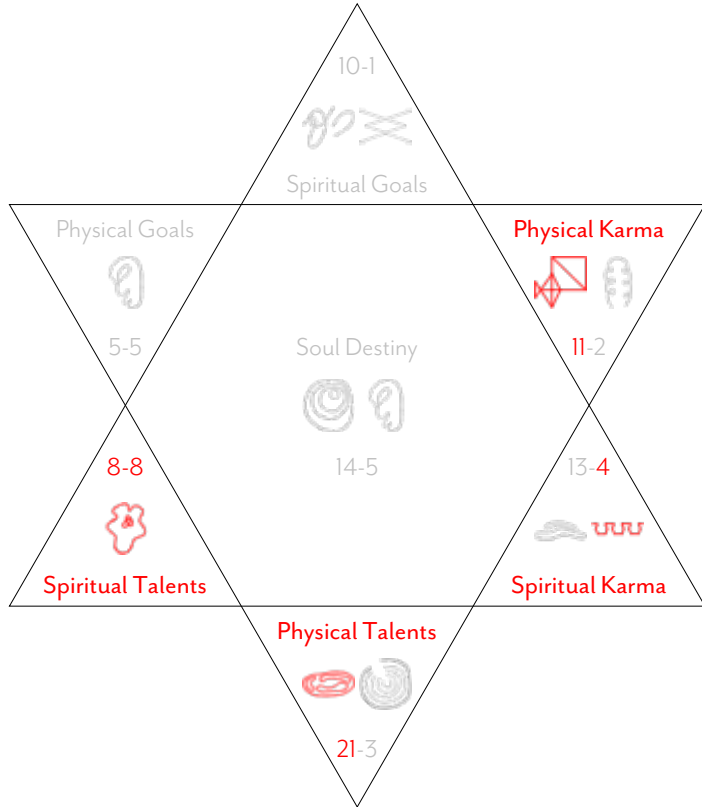

Michael William Sampson

FULL BIRTH READING (COMPLETE)

PHYSICAL VIBRATION PROFILE

M-I-C-H-A-E-L-W-I-L-L-I-A-M-S-A-M-P-S-O-N

Number Categories: **Physical**

Physical Vibration Numbers: 4, 8, 11, 21

PHYSICAL VIBRATION PROFILE

This shows you the physical numbers in your chart. These tend to have more geometric symbols associated with them and are all about how you ground, engage and relate with people and society in general on the physical Earth plane. Coming into the fullest possible positive expression of these is essential to allow the more spiritual energies in your chart to become grounded and accessible to the World.