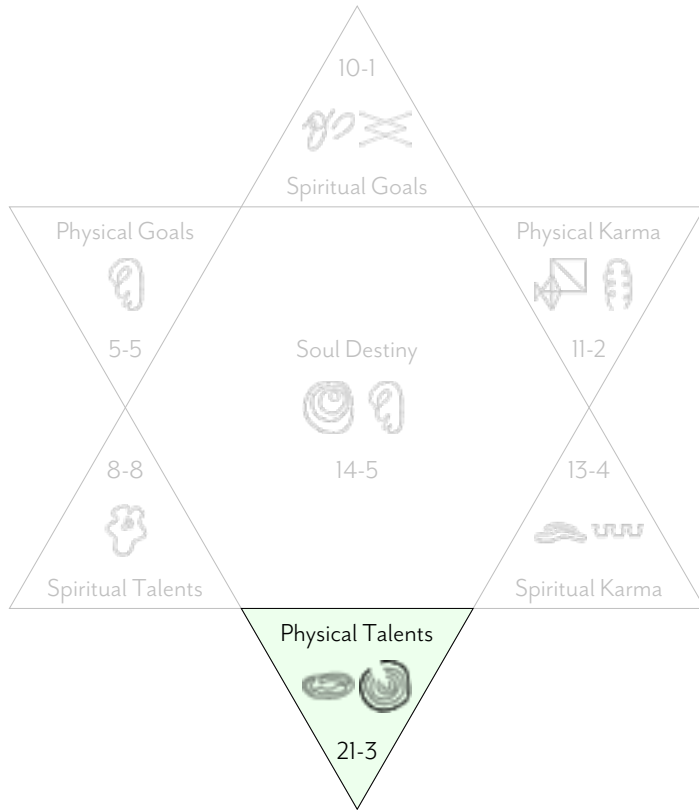

Michael William Sampson

FULL BIRTH READING (COMPLETE)

YOUR PHYSICAL TALENTS

PHYSICAL TALENTS

This is the set of latent abilities within your ego personality that are to be brought up into consciousness and honed by working through the physical karmic issues that are activated from the moment you were born.

At the beginning of your lifetime you usually have a small element of the karmic aspect of a given number within them that needs to be worked through in order to start manifesting their positive qualities.

As the Physical Talent energies flow into your Physical Karmic aspect, their ability to overcome these karmic issues depends upon on their relative power and quality versus the karmic issues.

As the Physical Talents get stronger through time by working through the Physical Karmic issues, they allow you to start working towards manifesting your Physical Goals. The ability of the Physical Talents to help you manifest more of your Physical Goals depends on their relative power and quality.

This flow of energy from the Physical Talent aspect to the adjacent Physical Karma and Physical Goal aspects is called the "fulcrum of the talents".