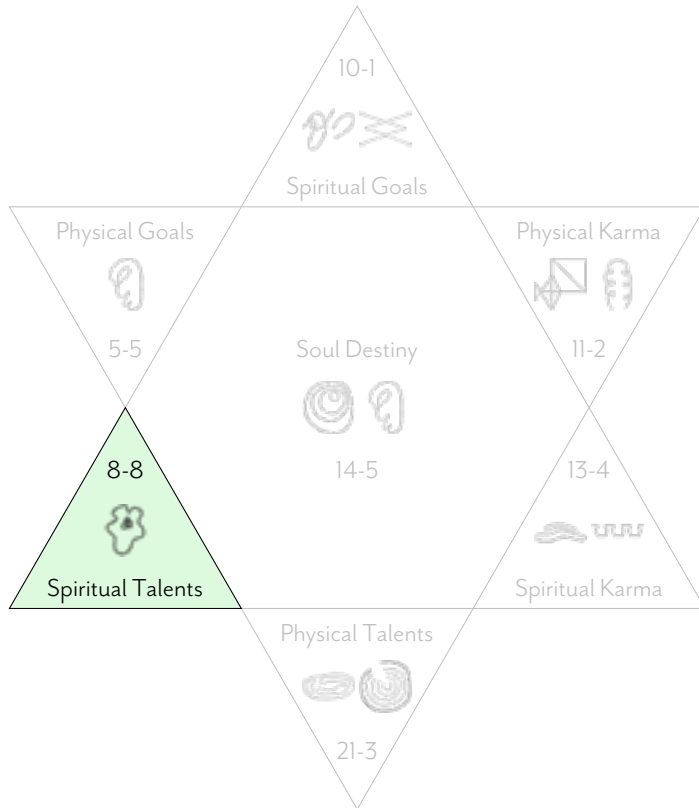

Michael William Sampson

FULL BIRTH READING (COMPLETE)

YOUR SPIRITUAL TALENTS

SPIRITUAL TALENTS

This is the set of latent abilities within your ego personality that are to be brought up into consciousness and honed by working through the Spiritual Karmic issues that are activated from the moment you were born.

At the beginning of your lifetime you usually have a small element of the karmic aspect of a given number within them that needs to be worked through in order to start manifesting their positive qualities.

As the Spiritual Talent energies flow into your Spiritual Karmic aspect, their ability to overcome these karmic issues depends upon their relative power and quality versus the karmic issues.

As the Spiritual Talents get stronger through time by working through the Spiritual Karmic issues, they allow you to start working towards manifesting your Spiritual Goals. The ability of the Spiritual Talents to help you manifest more of your Spiritual Goals depends on their relative power and quality.

This flow of energy from the Spiritual Talent aspect to the adjacent Spiritual Karma and Spiritual Goal aspects is called the "fulcrum of the talents".