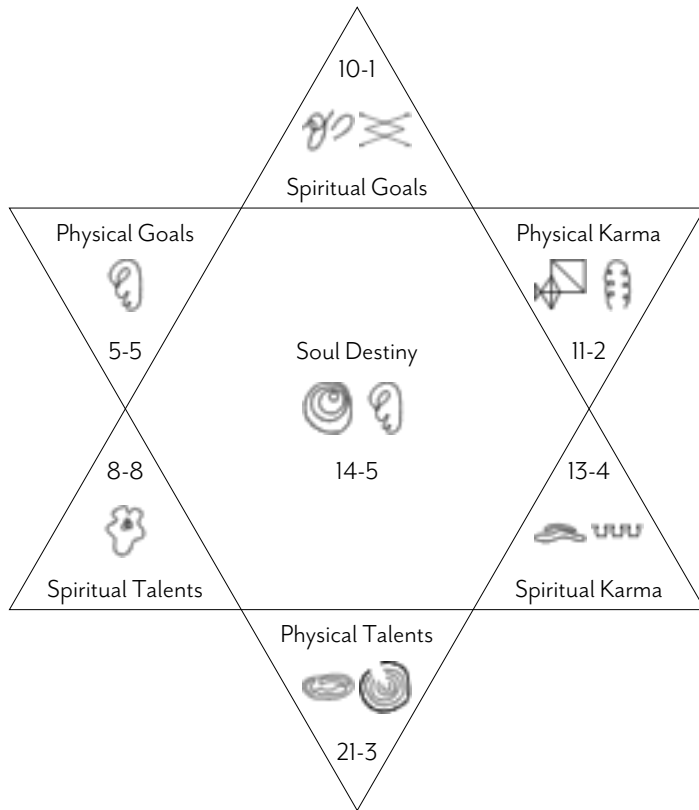

Michael William Sampson

FULL BIRTH READING (COMPLETE)

SYMBOLS

M-I-CH-A-E-L-W-I-L-L-I-A-M-S-A-M-P-S-O-N

ADDING SYMBOLS TO YOUR CHART

The symbols associated with each of the 22 Hebrew numbers are a universal language for the transmission of energies and concepts. They speak to the right side of the brain, the feminine side which deals with receptivity, intuition, creativity and artistic expression. When you look at them, simply sit with them and feel their energy and they will reveal more and more of themselves to you. These channelled symbols actually act as antennae for the particular frequency involved. They act as gateways and will open you up to deeper levels of the interpretation of your birth name. You may get different layers of meaning each time you look at them and receive their transmission. The geometric symbols are more earthy/grounded frequencies, and the more fluid ones are more spiritual in nature.

The Soul Contract decoding of your birth certificate name reveals the predominant set of energies creating your subjective life experience, by the Law of Attraction, in each and every moment for your entire lifetime.

So we have now covered the complete decoding mechanism from how your Birth Certificate Name is entered, right through to generating your full Birth Chart.