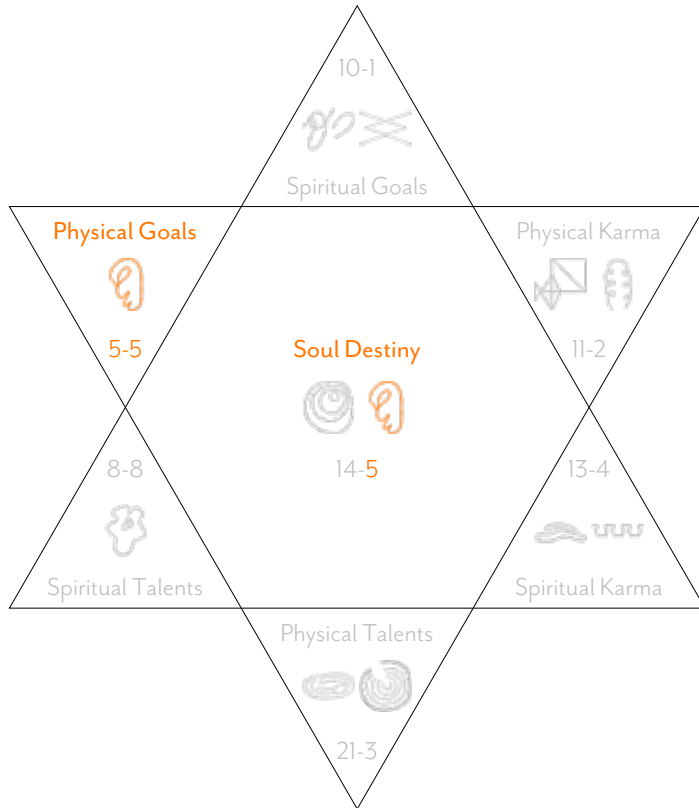

Michael William Sampson

FULL BIRTH READING (COMPLETE)

CREATIVE VIBRATION PROFILE

M-I-C-H-A-E-L-W-I-L-L-I-A-M-S-A-M-P-S-O-N

Number Categories: **Creative**

Creative Vibration Numbers: 5

CREATIVE VIBRATION PROFILE

This shows you the creative numbers in your chart which you are to use to express your soul's creativity to the world as your Gift of Service. Any blockages between the ego and the soul creativity need to be cleared in order for them to become fully activated.