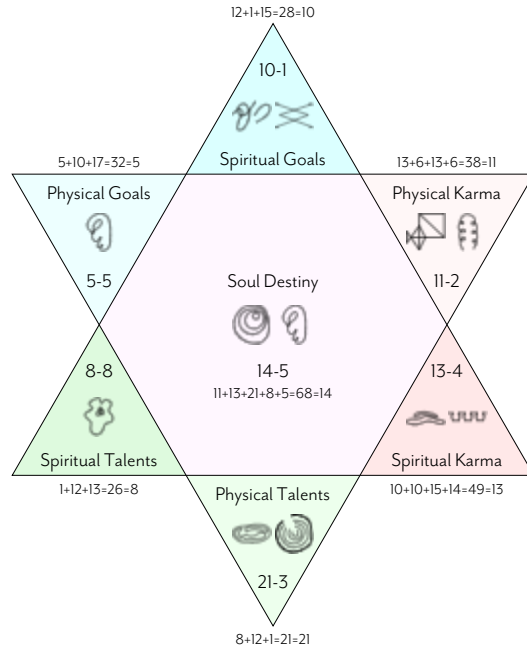

Michael William Sampson

FULL BIRTH READING (COMPLETE)

A SUMMARY OF YOUR SOUL CONTRACT: WHO YOU ARE AND WHY YOU ARE HERE

YOUR BIRTH CHART

M-I-C-H-A-E-L-W-I-L-L-I-A-M-S-A-M-P-S-O-N
 13-10-8-1-5-12-6-10-12-12-10-1-13-15-1-13-17-15-6-14

EXPLANATION FOR THE COLOURS

Physical Karma: Emotionally charged challenges to be worked through

Physical Talents: Natural abilities that give forward motion to your life

Physical Goals: Your aspirations for what to achieve in the world