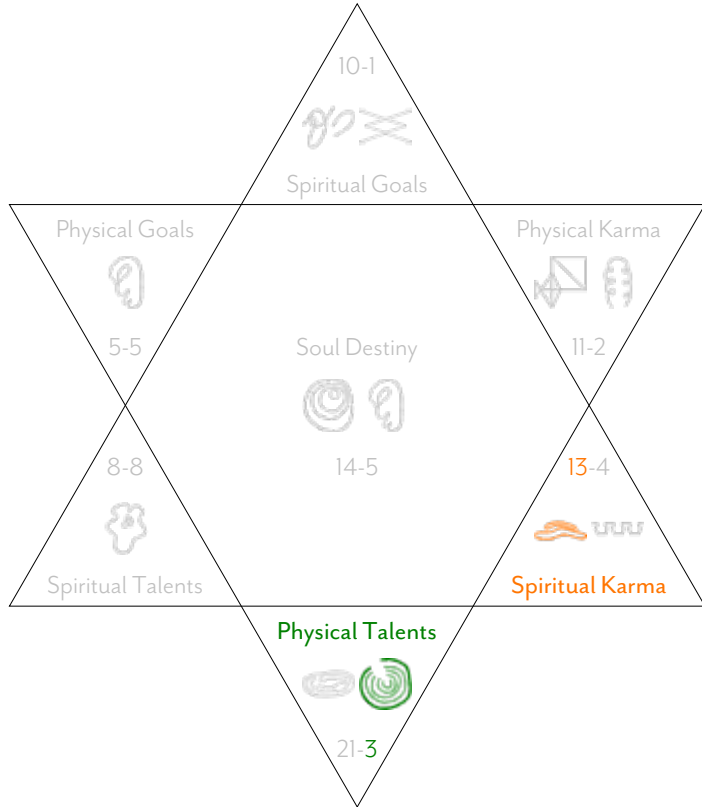

If you have Double Numbers that are in talents, then that energy is highly emphasised as an attribute.

Michael William Sampson

FULL BIRTH READING (COMPLETE)

MASTER NUMBERS

M-I-C-H-A-E-L-W-I-L-L-I-A-M-S-A-M-P-S-O-N