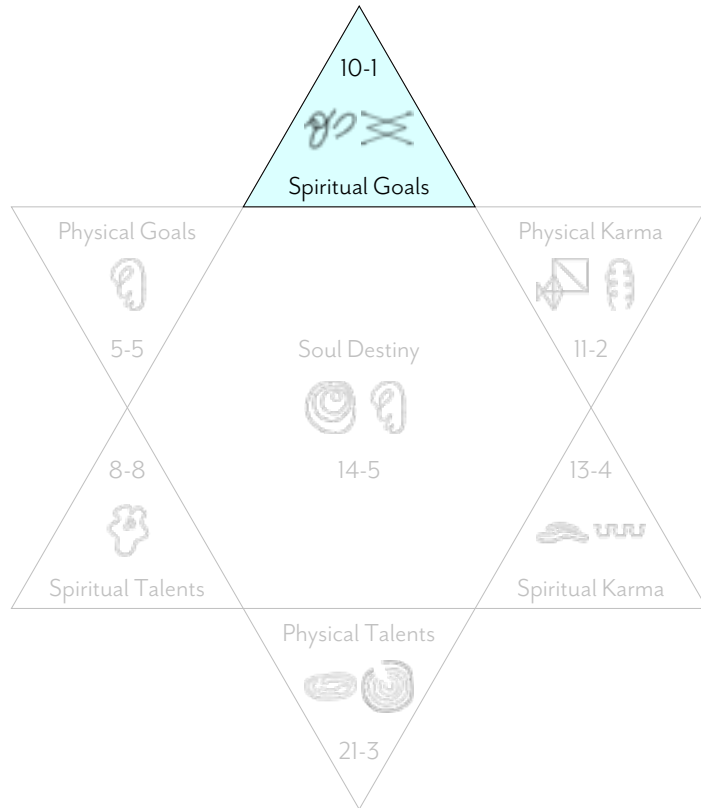

Michael William Sampson

FULL BIRTH READING (COMPLETE)

YOUR SPIRITUAL GOALS

SPIRITUAL GOALS

These are like the dreams you have for your spiritual life, the underlying drive within you that gets you out of bed in the morning - in short, what you really live for.

Would you like to go deeper?

Click below or scan the QR Code to find out more about:

[Your own Birth Reading Report](#)

[Live sessions with a practitioner](#)