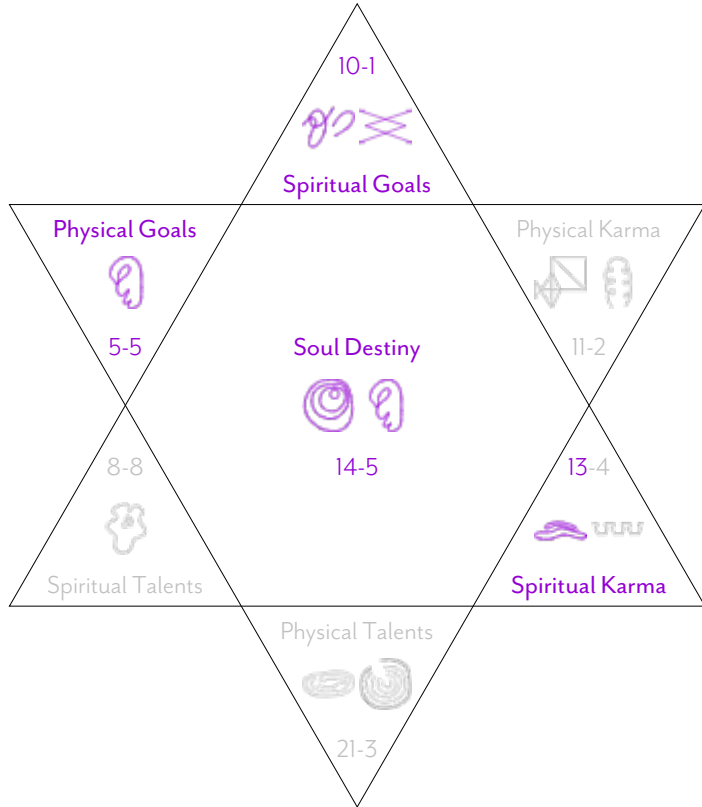

SPIRITUAL VIBRATION PROFILE

M-I-C-H-A-E-L-W-I-L-L-I-A-M-S-A-M-P-S-O-N

Number Categories: **Spiritual**

Spiritual Vibration Numbers: 1, 5, 10, 13, 14

SPIRITUAL VIBRATION PROFILE

Vibration Profiles

Each of the 22 numbers has between one and four number vibration categories associated with it. The four categories are Spiritual, Physical, Communication and Creative. They are another lens with which to view how your Soul Contract is constructed and will give you further insights into how your life is meant to unfold. If there are too many in one category, this could lead to being out of balance.