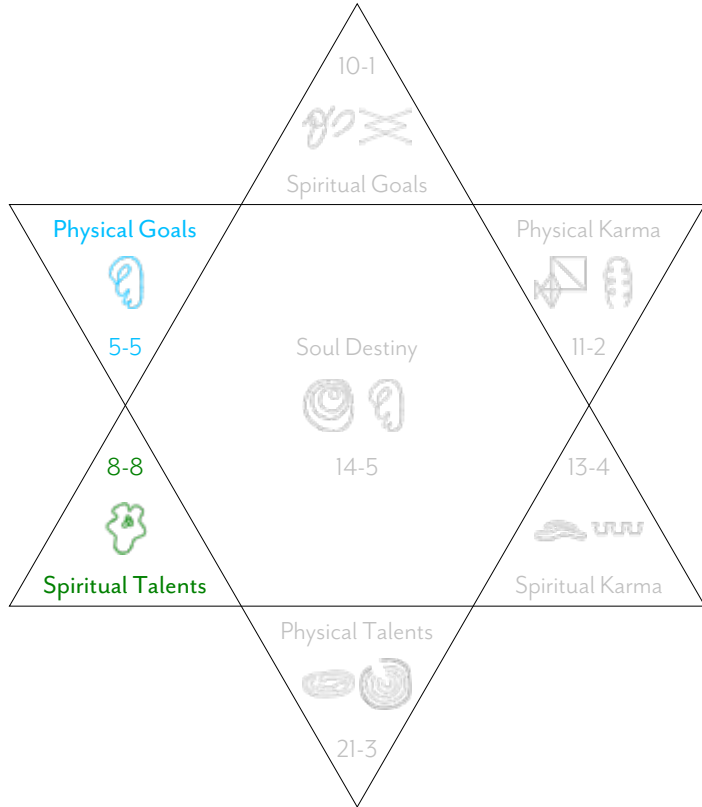

Michael William Sampson

FULL BIRTH READING (COMPLETE)

DOUBLE NUMBERS

M-I-C-H-A-E-L-W-I-L-L-I-A-M-S-A-M-P-S-O-N

Aspect Types: Talents, Goals

DOUBLE NUMBERS

If you have Double Numbers, 1-1 through 9-9 in karma and to a lesser extent in goals, then you have no free will in this aspect. Your soul has chosen a specific set of energies for you to work through. Combination Numbers by comparison, e.g. 10-1 through 22-4, have a greater range of expression.

If you have Double Numbers that are in talents, then that energy is highly emphasised as an attribute.