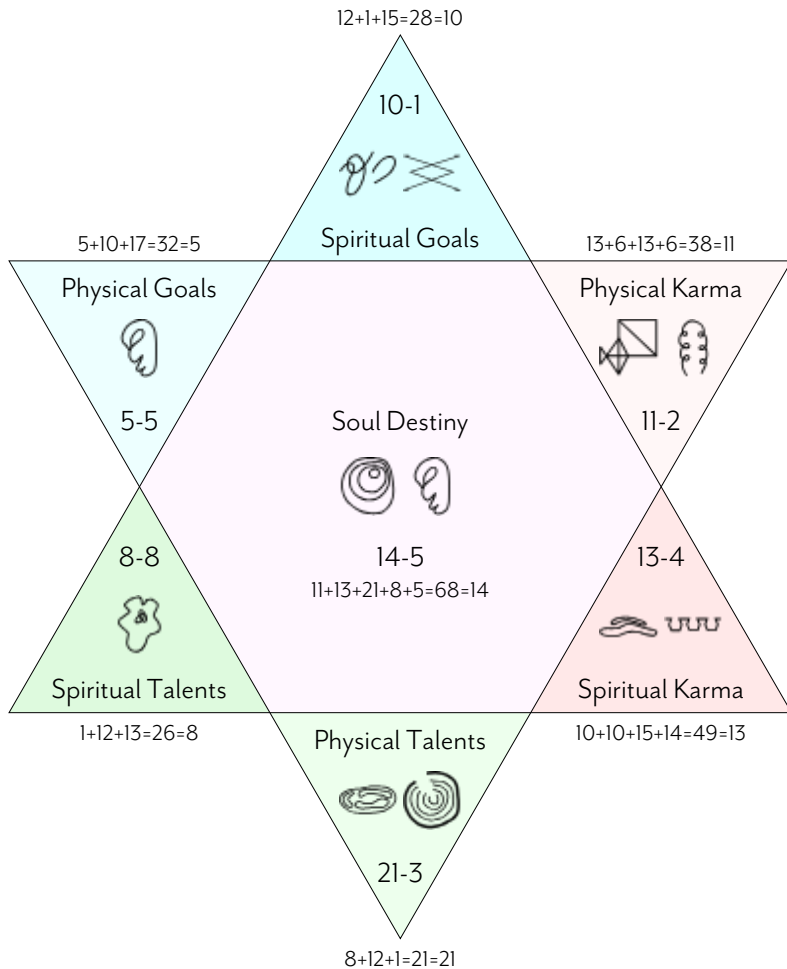

ASPECTS

In Soul Contract Reading, there are seven aspects to your life with each aspect corresponding to one of the seven sections of the chart (names with less than 10 Hebrew sounds have three aspects). An example of an aspect is Physical Karma.

EXPLANATION FOR THE COLOURS

- 11-2 Physical Karma Emotionally charged challenges to be worked through
- 21-3 Physical Talents Natural abilities that give forward motion to your life
- 5-5 Physical Goals Your aspirations for what to achieve in the world
- 13-4 Spiritual Karma Emotionally charged challenges to be worked through
- 8-8 Spiritual Talents Natural abilities that give forward motion to your life
- 10-1 Spiritual Goals Your aspirations for what to achieve in the world
- 14-5 Soul Destiny The final state of being you are to attain in this lifetime

The colours and descriptions for each aspect are independent of the numbers

YOUR BIRTH CHART

M-I-CH-A-E-L-W-I-L-L-I-A-M-S-A-M-P-S-O-N

13-10-8-1-5-12-6-10-12-12-10-1-13-15-1-13-17-15-6-14

ABOUT YOUR BIRTH CHART(2 OF 2)

SYMBOLS

Each aspect number on your birth chart is represented by a symbol. The numbers and symbols together deliver the energetic transmission of that aspect created by your soul.

GENERATING YOUR BIRTH CHART