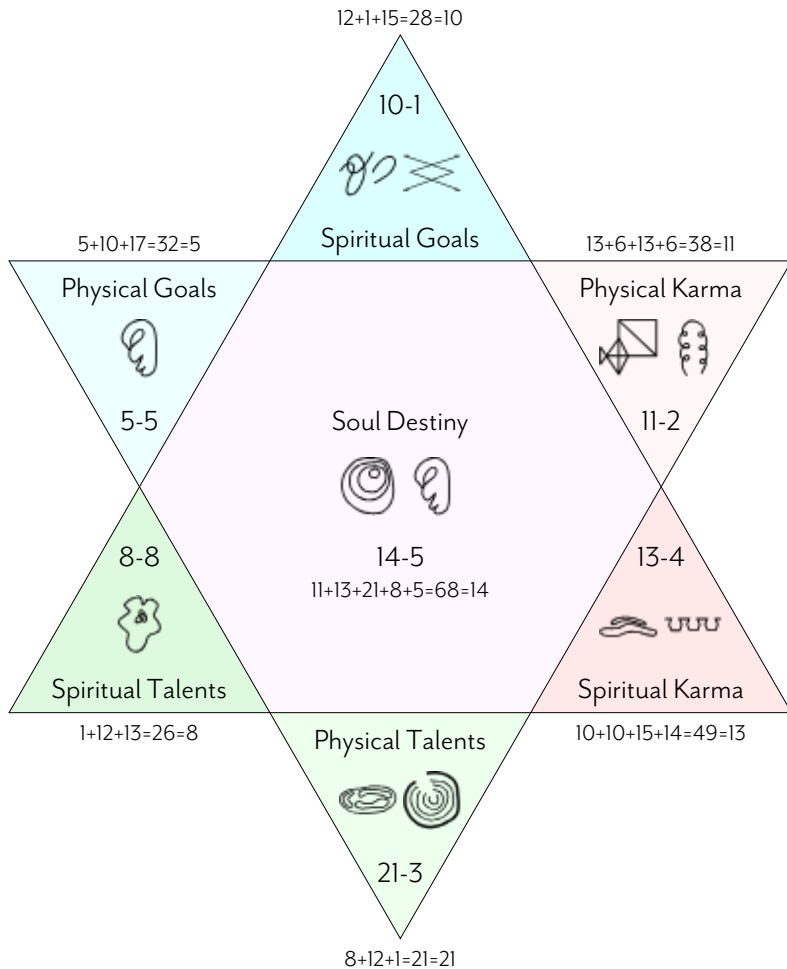

GO DEEPER

If after reading your Summary Report you are interested in finding out more about the full in-depth interpretations of your Soul Contract or buying more Reports, click one of the links at the bottom of your Report.

YOUR BIRTH CHART

M-I-CH-A-E-L-W-I-L-L-I-A-M-S-A-M-P-S-O-N

13-10-8-1-5-12-6-10-12-12-10-1-13-15-1-13-17-15-6-14

ABOUT YOUR BIRTH CHART(1 OF 2)

YOUR BIRTH CHART

Your Birth Chart, which is at the very foundation of your Soul Contract, is calculated from the letters of your Birth Name. We first describe the elements of the chart and then explain how it is generated.

OVERALL CHART STRUCTURE

The Star of David is a gateway through which the soul projects its energies onto the Earth plane to experience what it is like to be human through the ego filter of the Soul Contract. The large downward pointing triangle represents the energies of your physical, outer world life, how your personality initially forms and interacts with society. The large upward pointing triangle represents the energies of your spiritual, inner life, how you are meant to connect with higher consciousness so as to embody it and then express it into the world.