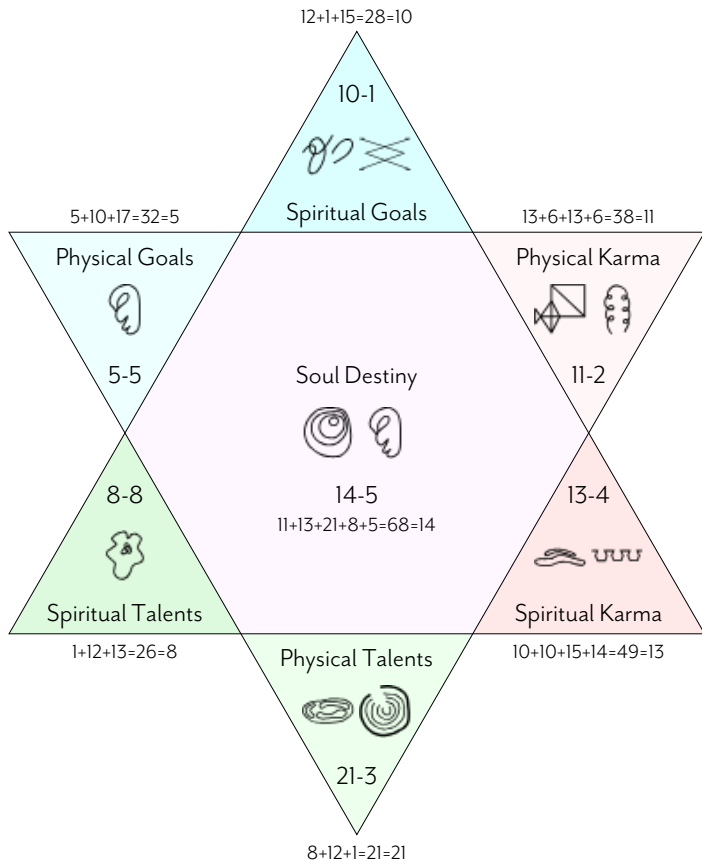

YOUR BIRTH CHART

M-I-CH-A-E-L-W-I-L-L-I-A-M-S-A-M-P-S-O-N

13-10-8-1-5-12-6-10-12-12-10-1-13-15-1-13-17-15-6-14

Age: - Birth Sign: undefined

YOUR BIRTH REPORT SUMMARY IN A NUTSHELL

Physical Karma Unresolved issues for you to overcome in your outer world
11-2: To overcome the feeling of being lost in life by building a viable structure for fully engaging with life. To learn emotional resiliency, to become wise from taking foolish, impulsive actions.

Physical Talents Your latent and active abilities and strengths in your outer world
21-3: Possess great inner strength and ability to endure and overcome big challenges and hardships. You have the ability to bring internal concepts into reality, a good communicator/teacher.

Physical Goals Your dreams - what you live for in your outer world
5-5: To open the mind to the soul and teach.

Spiritual Karma Unresolved issues for you to overcome in your inner world
13-4: Learning to overcome heart wound from the Mother. Learning to trust in the flow of abundance such as love, knowledge, money and yourself, and how to share it with others.

Spiritual Talents Your latent and active abilities and strengths in your inner world
8-8: Ability to be grounded and working hard to reach out and relate to society with your spiritual energy.

Spiritual Goals Your dreams - what you live for in your inner world
10-1: To achieve conscious mastery of self in this lifetime. Striving to become stable and use power properly.

Soul Destiny Your life purpose - the meaning of your life - why you are here
14-5: To find out who you truly are through a series of emotionally intense relationships. To open the mind to the multi dimensional nature of your existence.